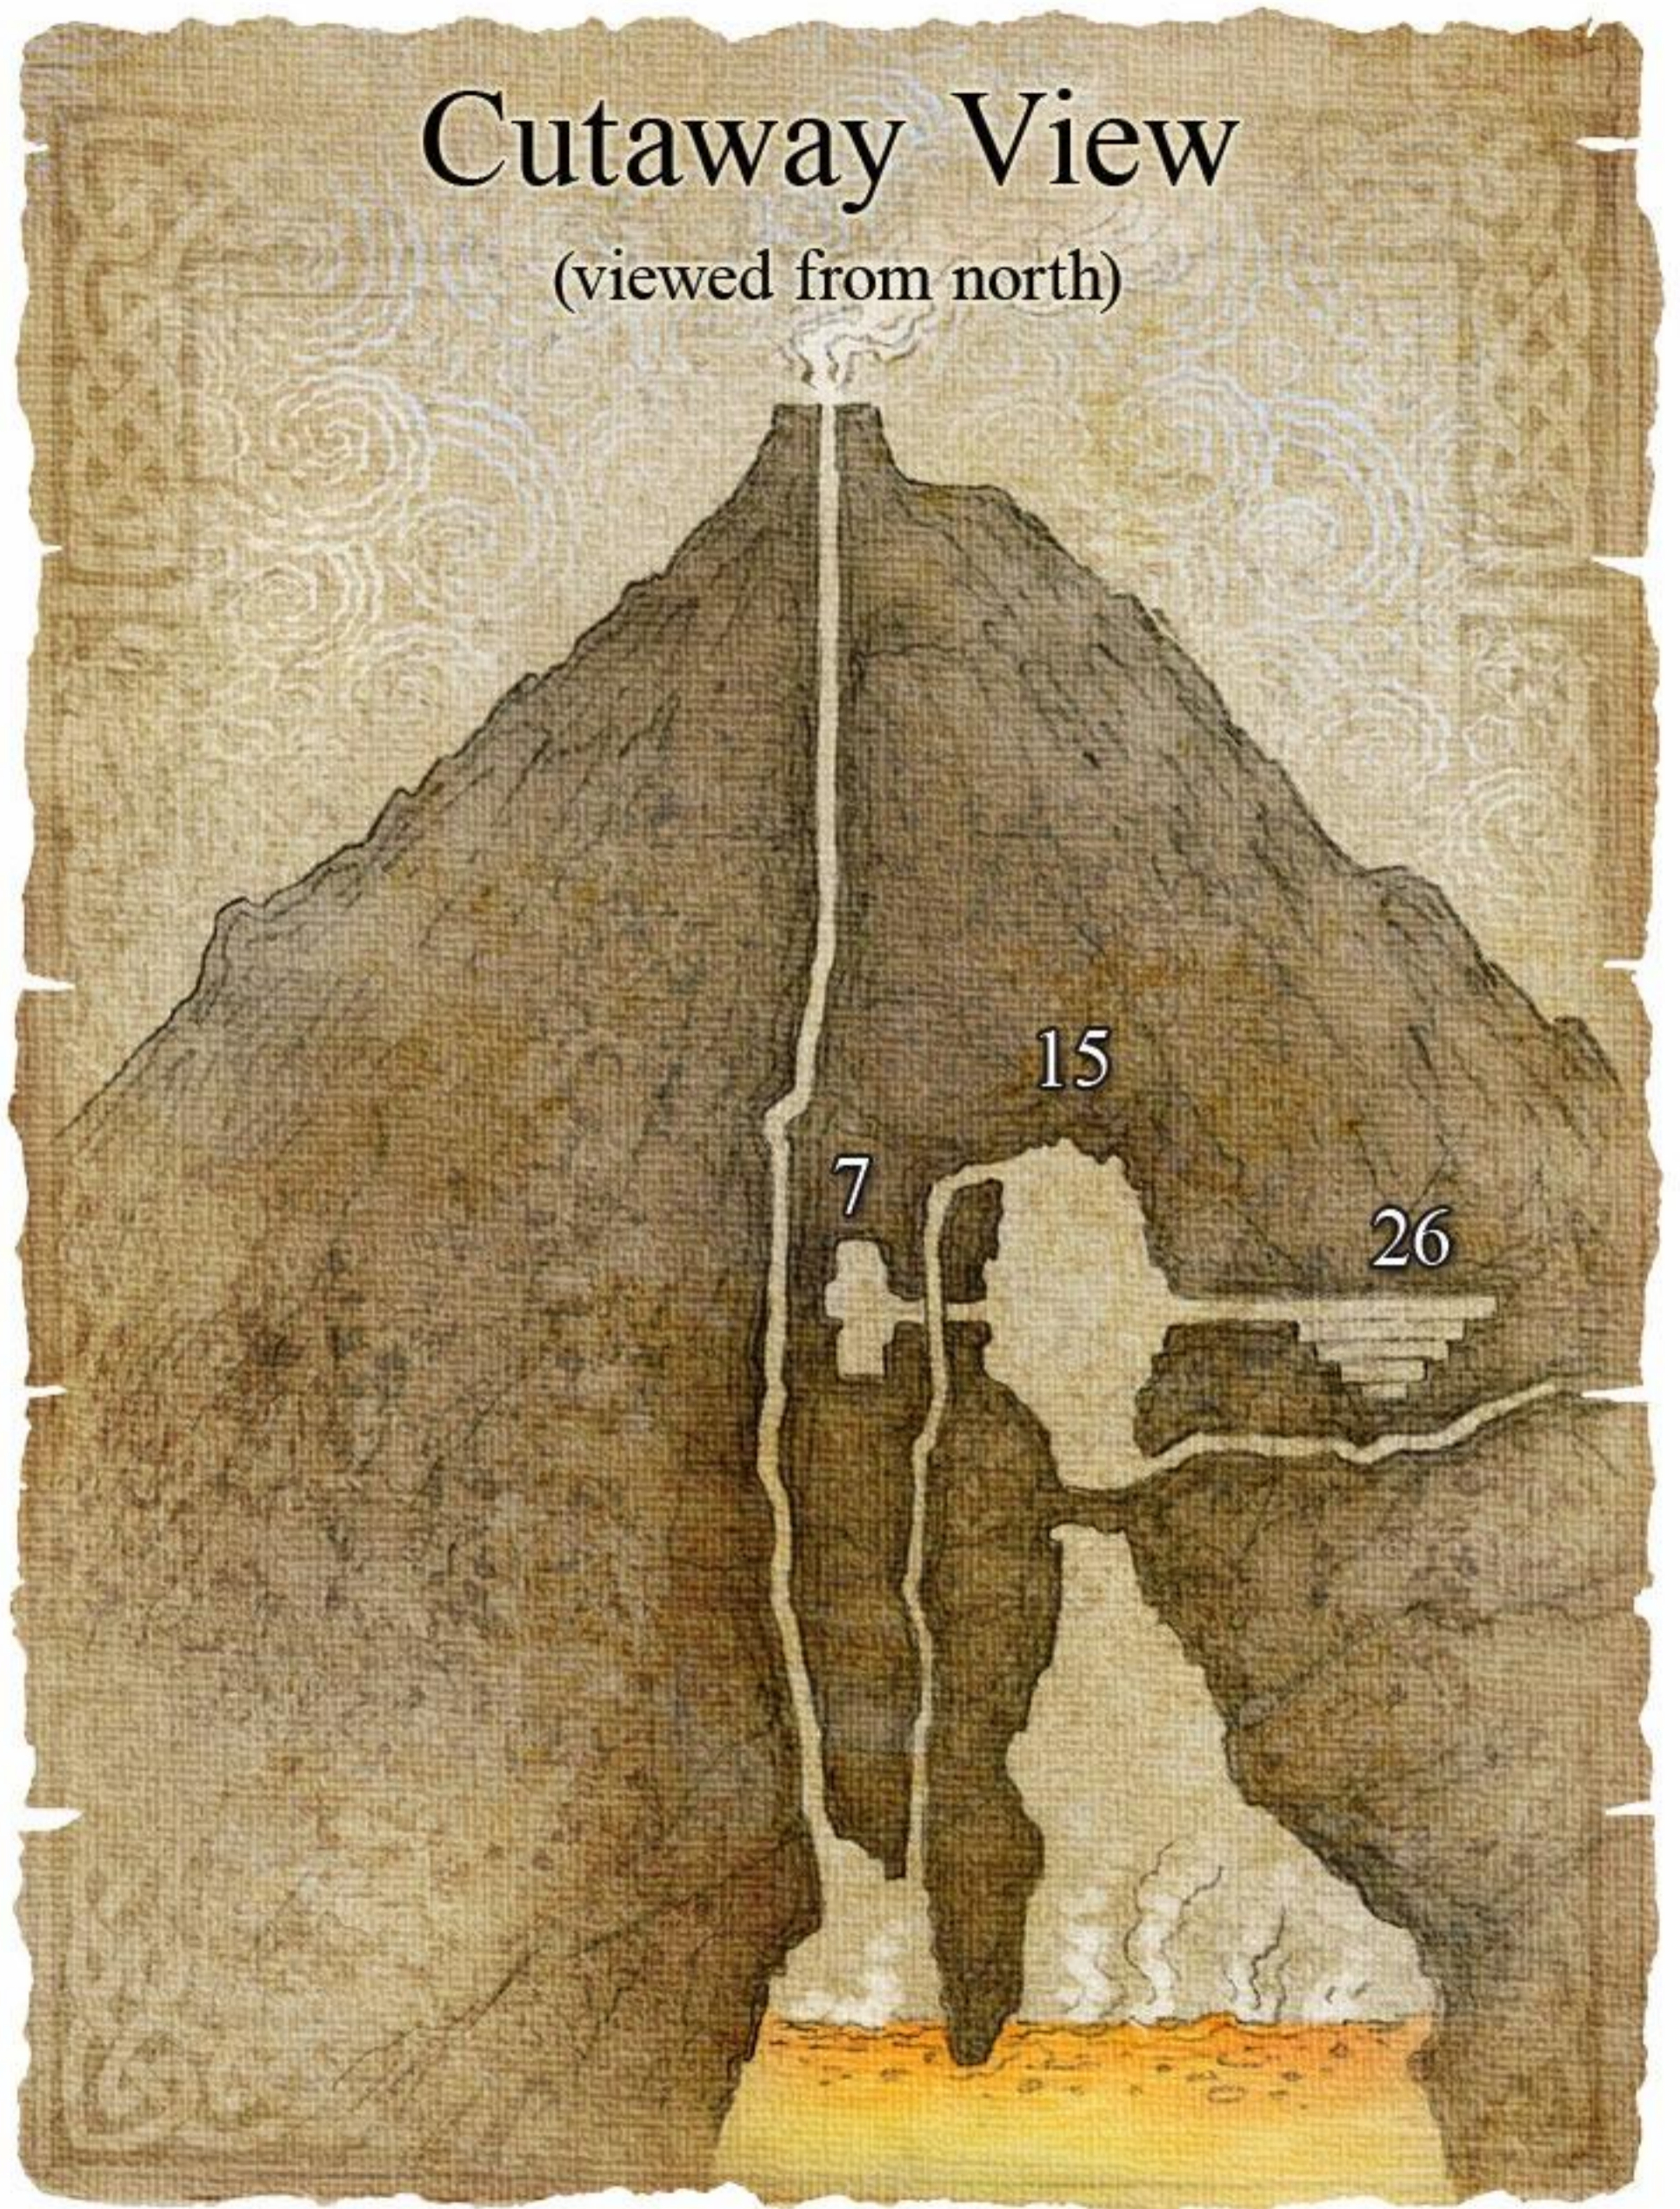

Cutaway View

(viewed from north)

The Doomvault

1 square = 5 feet

- | | |
|-------------|------------|
| Statue | Black Gate |
| Door | White Gate |
| False Door | Sinkhole |
| Secret Door | Pit Trap |